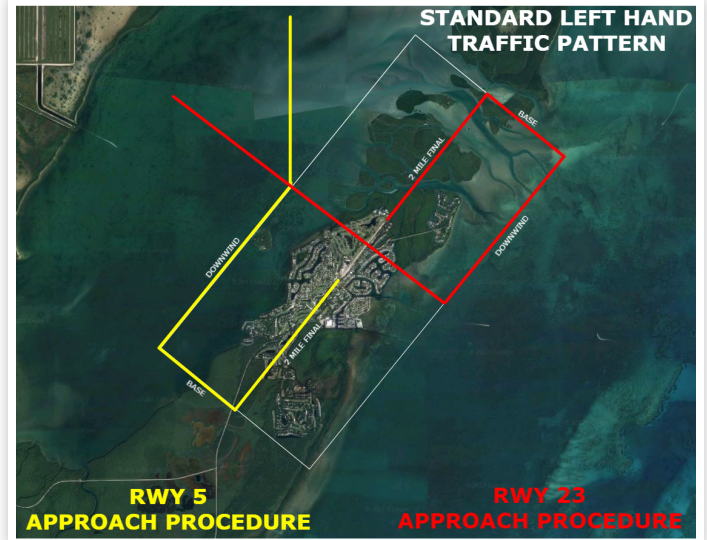

OCEAN REEF AIRPORT

ICAO ID: 07FA

25°19'27.54"N 80°16'32.62"W

QUICK REFERENCE GUIDE

60 Barracuda Lane • Key Largo, FL, 33037 • (305) 367-3690 • airport@oceanreef.com

PRIVATE – PRIOR PERMISSION REQUIRED

EST (UTC -5) / EDT (UTC -4)

ALL GROUND NOISE MUST BE LIMITED TO FIFTEEN (15) MINUTES OR LESS!

	<u>RWY 5</u>	<u>RWY 23</u>
Latitude:	25°19'17.09"N	25°19'74.06"N
Longitude:	80°16'79.47"N	80°16'29.27"N
Runway dimensions:	4456' x 70'	4003' x 70'
Displaced Threshold:	NONE	456'
Elevation:	3'	6'
Surface:	Grooved Asphalt	Grooved Asphalt
Approach:	PAPI-L 4°	PAPI-L 4°
Lighting:	RWY Edge/Threshold	RWY Edge/Threshold
Runway Heading:	045 Magnetic	225 magnetic

123.80

MIAMI Approach (R)

125.50 When Homestead App inop.

ADDITIONAL RUNWAY INFORMATION

USABLE LENGTHS

RWY		LANDING BEYOND		Take-Off	Width
		Threshold	Glide Slope		
5	MIRL PAPI-L (angle 4.0°)	4451'			70'
23		4003'			

TAKE-OFF

FOR FILING AS ALTERNATE

		ALL RWYS			
		Adequate Vis Ref	STD	A	NA
1 & 2 Eng	VFR		VFR	B	
3 & 4 Eng			VFR	C	
				D	

OCEAN REEF CLUB®
A UNIQUE WAY OF LIFE
KEY LARGO, FLORIDA

*Failure to follow policies and procedures in the Airport Information Manual can result in a loss of airport privileges.
**The full Airport Information Manual can be found online at www.oceanreef.com/airport