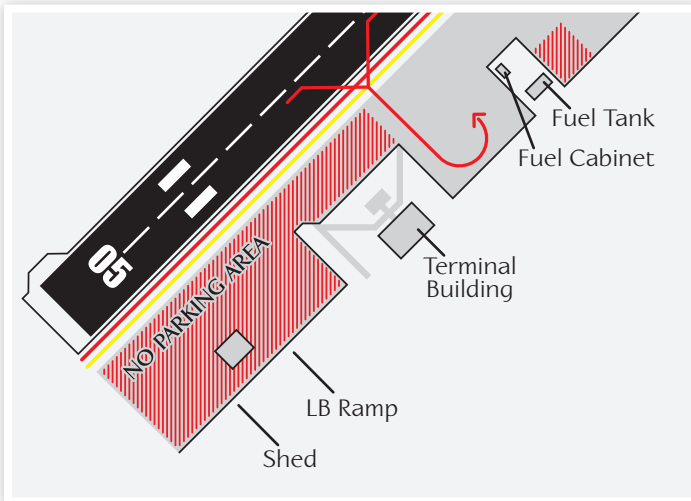

OCEAN REEF CLUB®
A UNIQUE WAY OF LIFE
KEY LARGO, FLORIDA

*Failure to follow policies and procedures in the Airport Information Manual can result in a loss of airport privileges.
**The full Airport Information Manual can be found online at www.oceanreef.com/airport