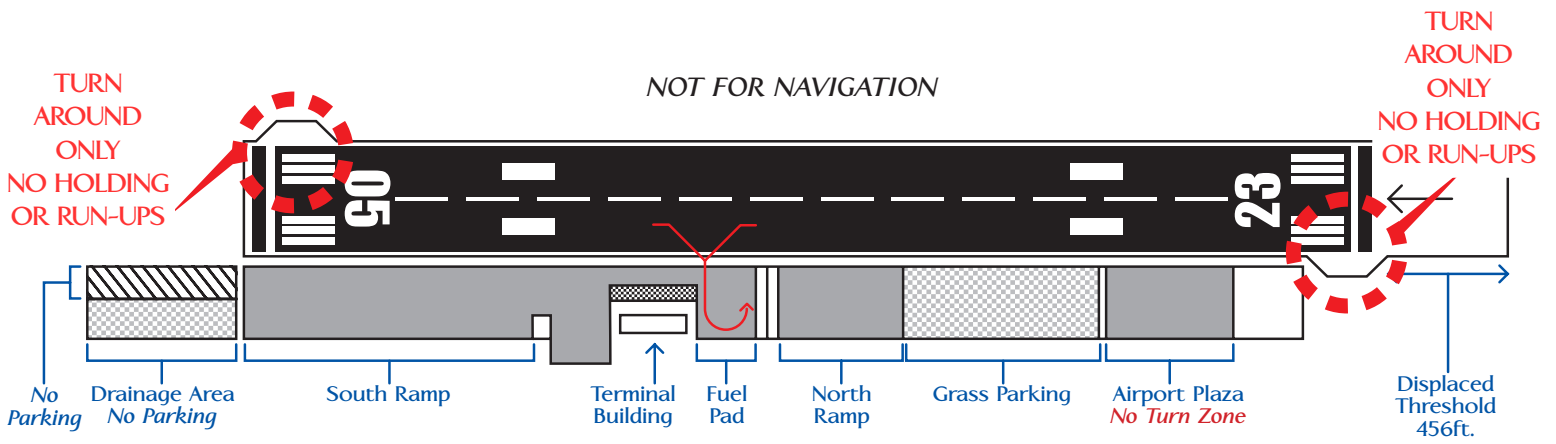

OCEAN REEF CLUB®
A UNIQUE WAY OF LIFE
KEY LARGO, FLORIDA

*Failure to follow policies and procedures in the Airport Information Manual can result in a loss of airport privileges.
**The full Airport Information Manual can be found online at www.oceanreef.com/airport