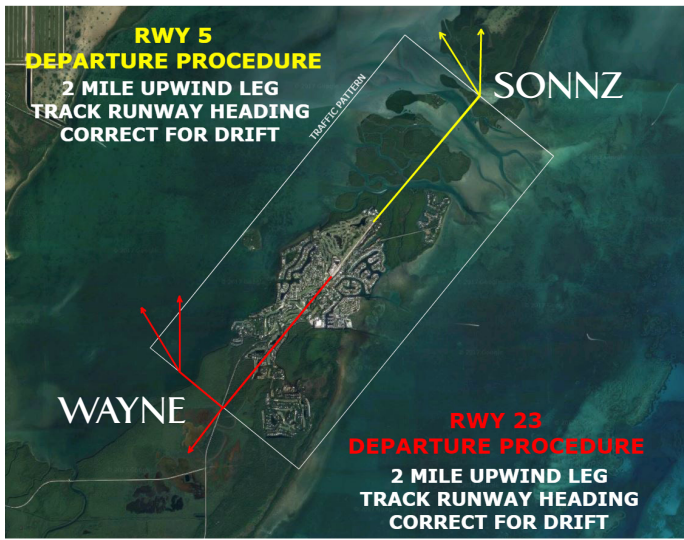

OCEAN REEF CLUB®
A UNIQUE WAY OF LIFE
KEY LARGO, FLORIDA

*Failure to follow policies and procedures in the Airport Information Manual can result in a loss of airport privileges.
**The full Airport Information Manual can be found online at www.oceanreef.com/airport