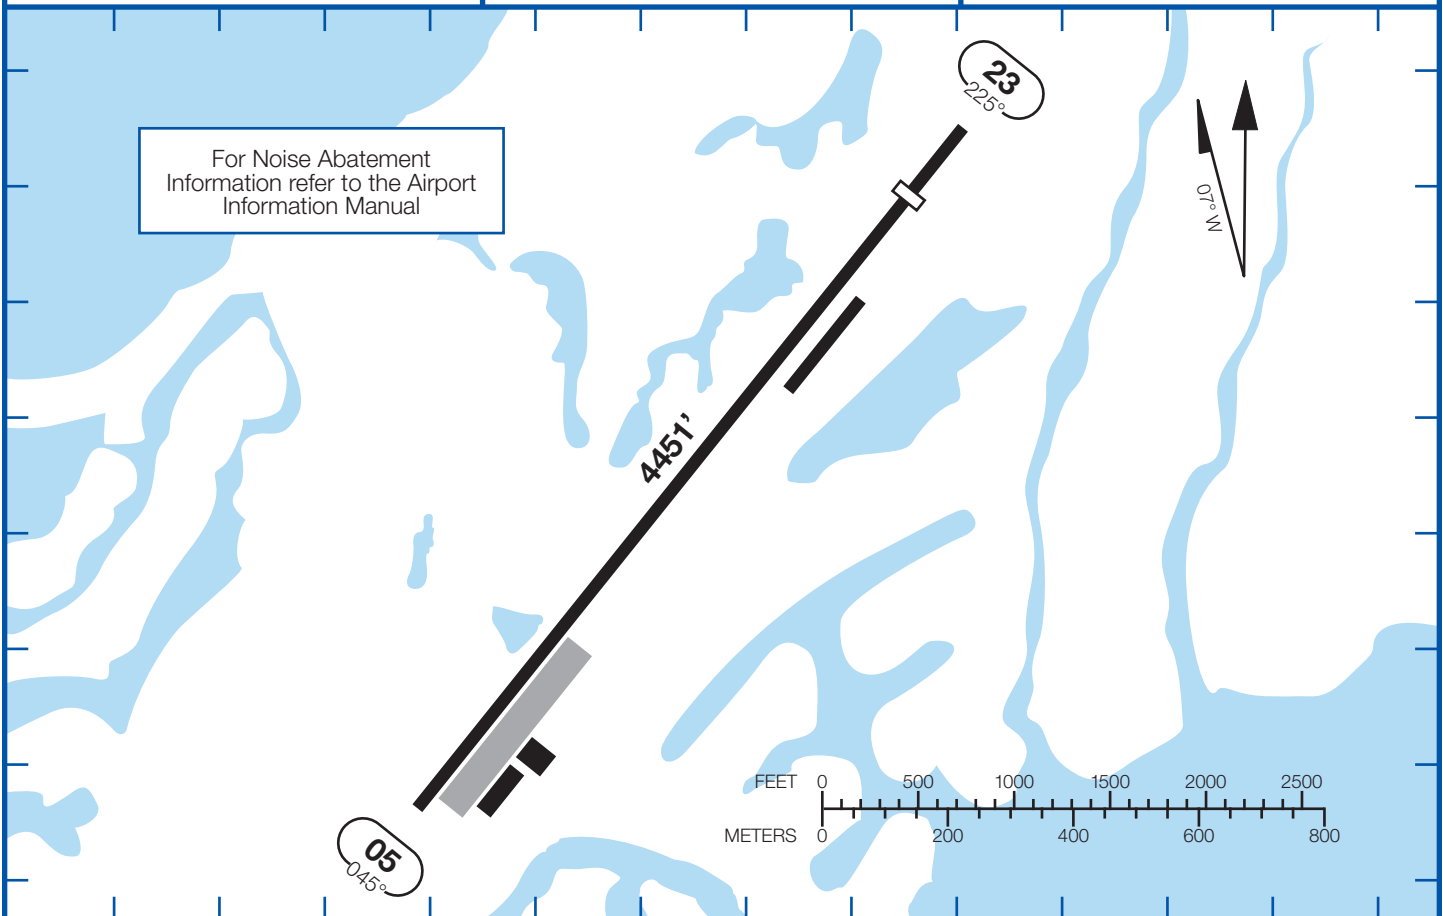

ALL GROUND NOISE MUST BE LIMITED TO FIFTEEN (15) MINUTES OR LESS!

	<u>RWY 5</u>	<u>RWY 23</u>
Latitude:	25°19'17.09"N	25°19'74.06"N
Longitude:	80°16'79.47"N	80°16'29.27"N
Runway dimensions:	4456' x 70'	4003' x 70'
Displaced Threshold:	NONE	456'
Elevation:	3'	6'
Surface:	Grooved Asphalt	Grooved Asphalt
Approach:	PAPI-L 4°	PAPI-L 4°
Lighting:	RWY Edge/Threshold	RWY Edge/Threshold
Runway Heading:	045 Magnetic	225 magnetic

123.80

MIAMI Approach (R)

125.50 When Homestead App inop.

ADDITIONAL RUNWAY INFORMATION

USABLE LENGTHS

RWY		LANDING BEYOND		Take-Off	Width
		Threshold	Glide Slope		
5	MIRL PAPI-L (angle 4.0°)	4451'			70'
23		4003'			